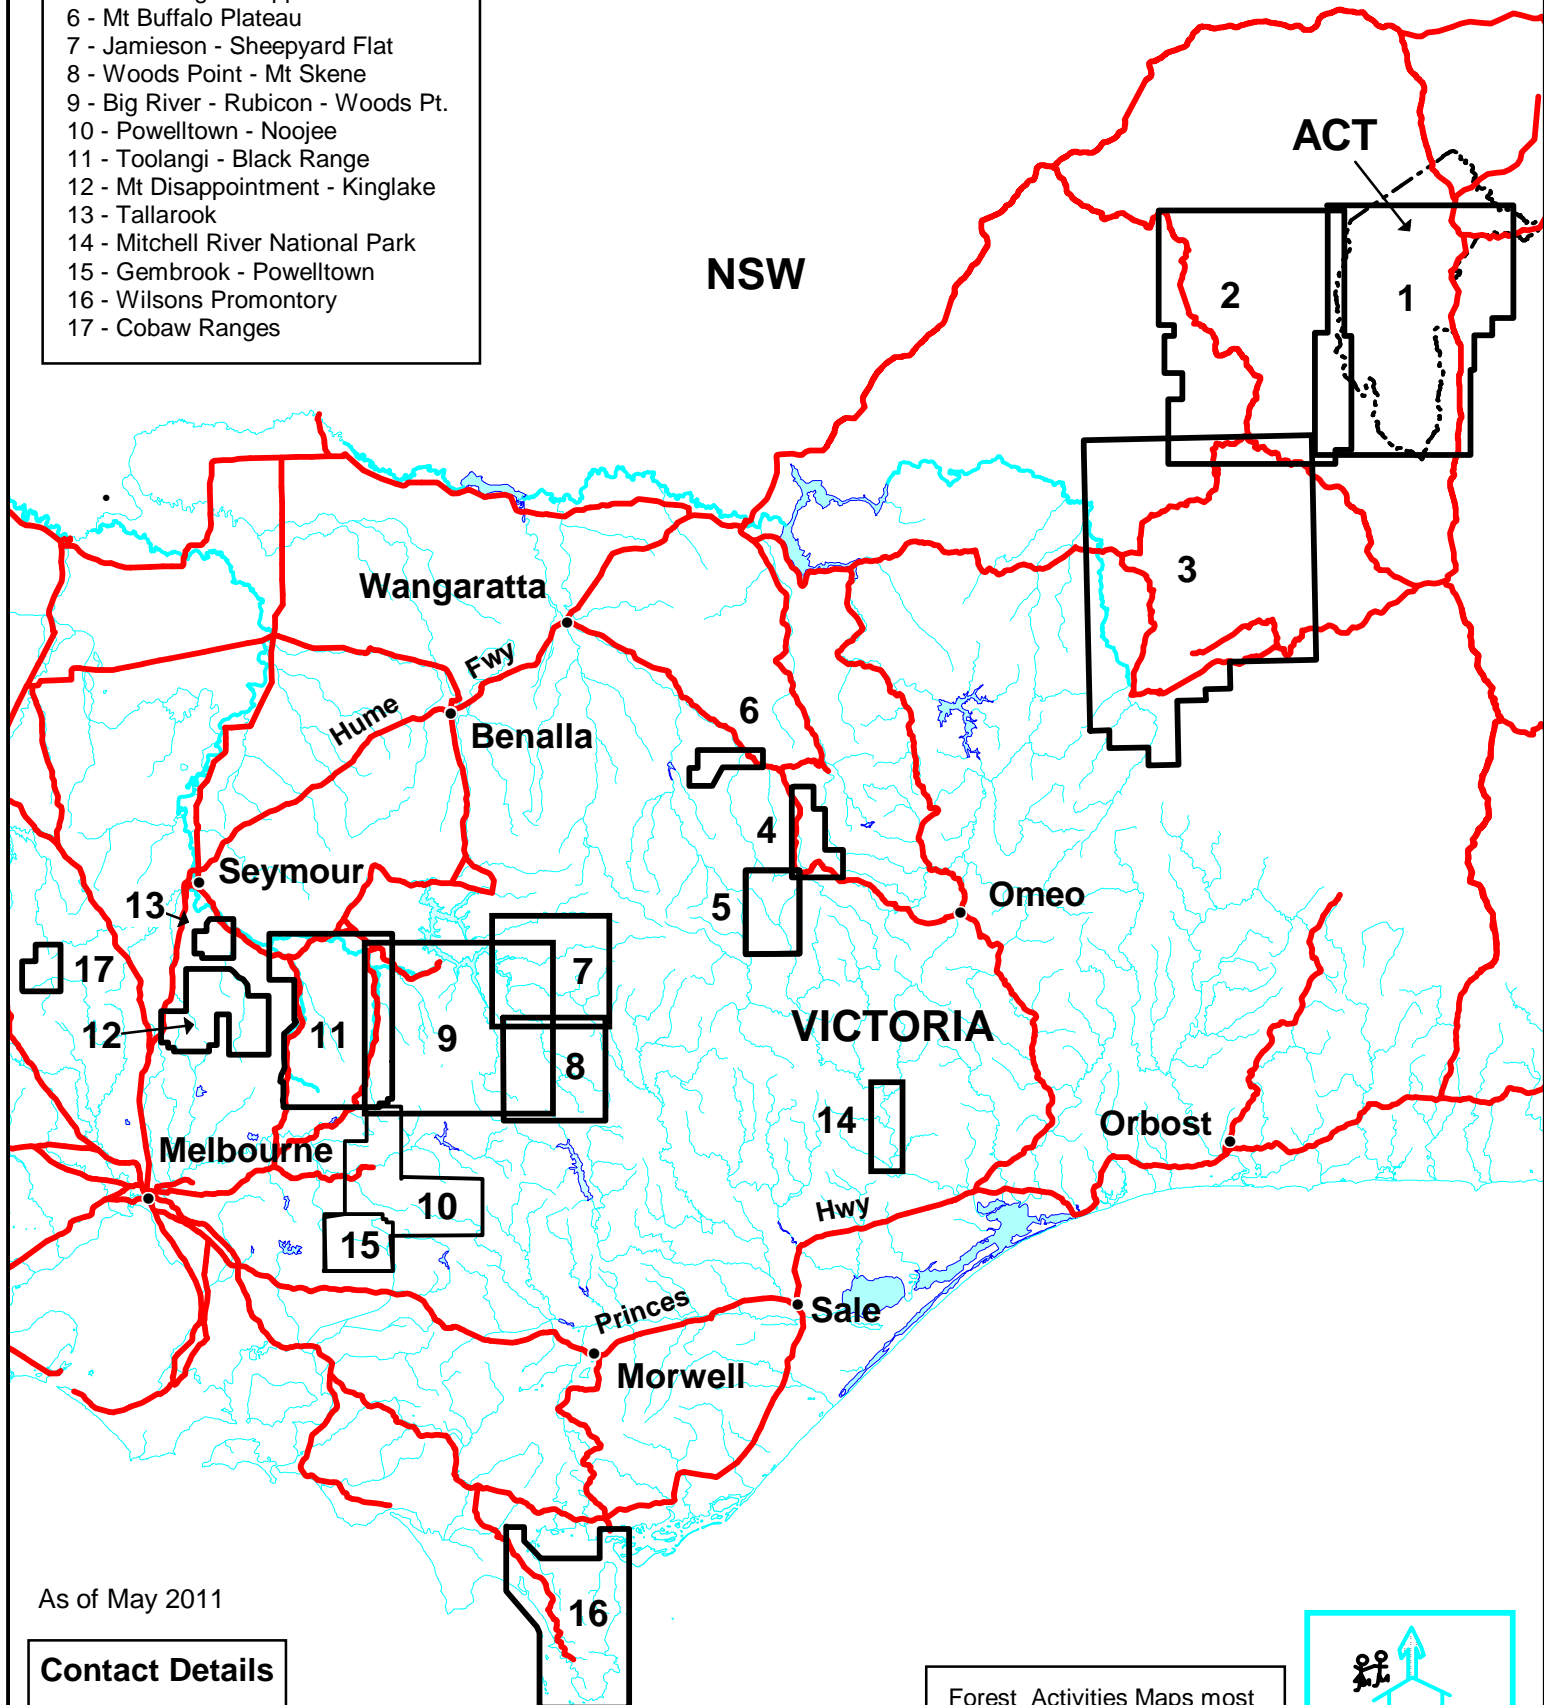

Rooftop Maps Forest Activities sold seperately

Forest Activities

- 1 - Namadgi - ACT South
- 2 - Kosciuszko Northern
- 3 - Kosciuszko National Park
- 4 - Mt Feathertop - Mt Hotham
- 5 - Wonnangatta Approaches
- 6 - Mt Buffalo Plateau
- 7 - Jamieson - Sheeppark Flat
- 8 - Woods Point - Mt Skene
- 9 - Big River - Rubicon - Woods Pt.
- 10 - Powelltown - Noojee
- 11 - Toolangi - Black Range
- 12 - Mt Disappointment - Kinglake
- 13 - Tallarook
- 14 - Mitchell River National Park
- 15 - Gembrook - Powelltown
- 16 - Wilsons Promontory
- 17 - Cobaw Ranges

As of May 2011

Contact Details

Ph 03 57 74 75 76
Fax 03 57 747 665
Mail PO Box 41
Buxton, 3711

Forest Activities Maps most are at 1:50 000 but some are at 1:30 000 or 1:40 000 they have 20, 25 or 50m contours, Most have large text.